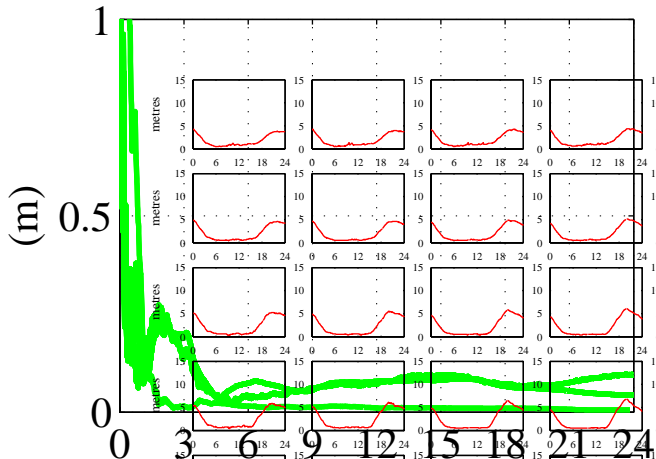

Horizontal Errors

Receiver Clock Offset

Height Errors

Ionospheric Grid Delays - West (22-Nov-2011) @UNB-WAASLAB