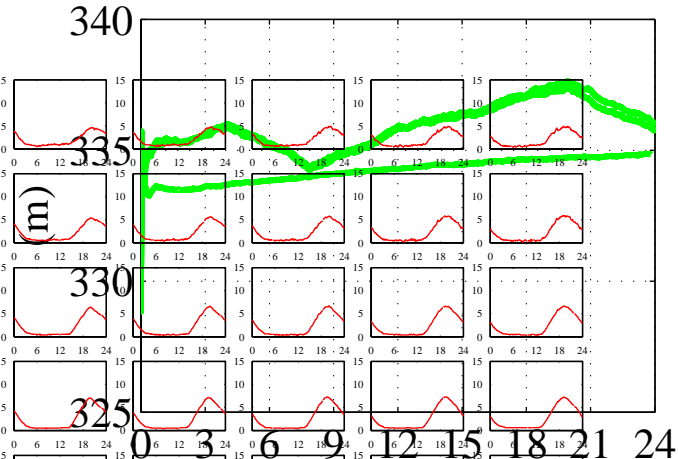

Horizontal Errors

Receiver Clock Offset

Height Errors

Ionospheric Grid Delays - West (22-Nov-2011) @UNB-WAASLAB