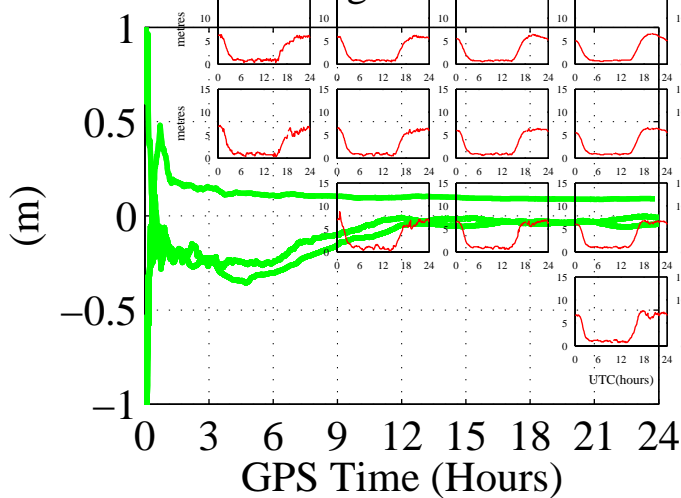

Horizontal Errors

Receiver Clock Offset

Height Errors

Ionospheric Grid Delays - West (22-Nov-2011) @UNB-WAASLAB